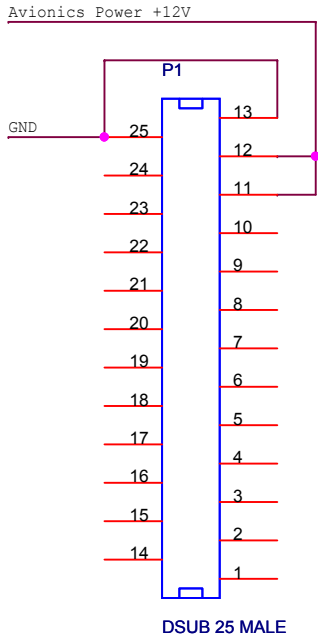

AR620X Radio

BECKER SD BLE Module

Normal Aircraft Wiring

12 V Version ONLY !!!

Title Becker AR620X BLE to RS422 Interface		
Size A4	Document Number 001	Rev A
Date: Thursday, December 19, 2024	Sheet 1	of 1