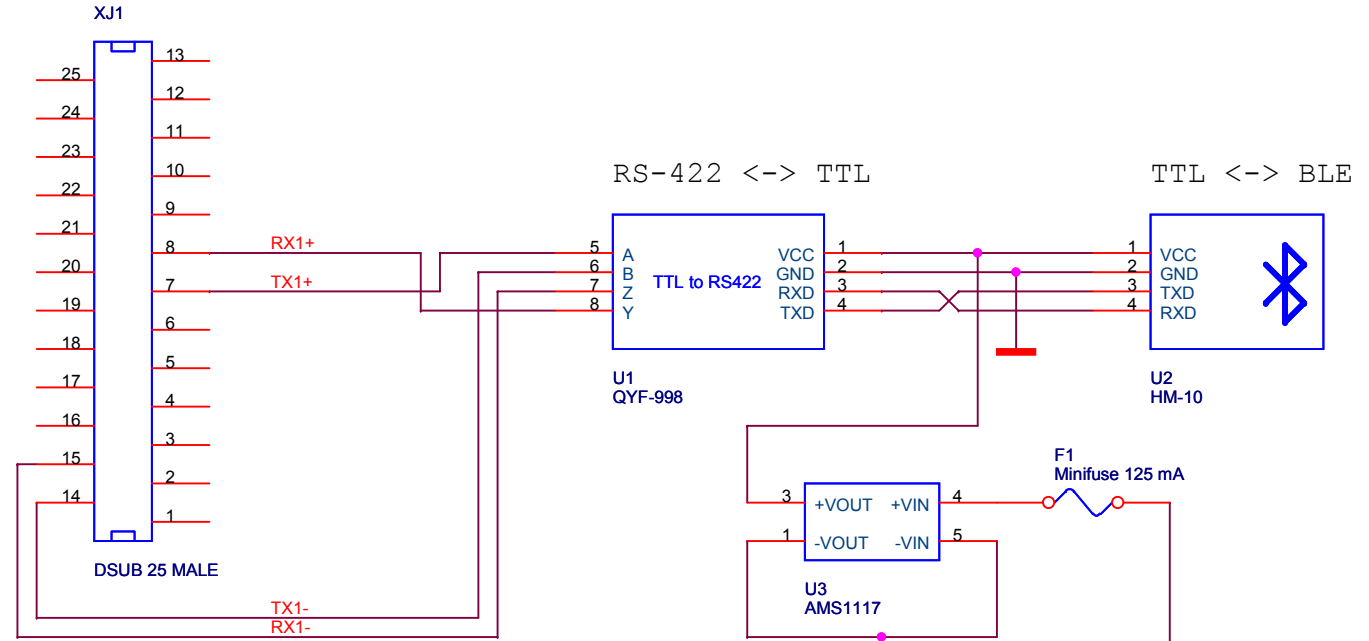

AR620X Radio

BECKER SD BLE Module

Normal Aircraft Wiring

12 V Version ONLY !!!

Title Becker AR620X BLE to RS422 Interface		
Size A4	Document Number 001	Rev A
Date: Thursday, December 19, 2024	Sheet 1	of 1