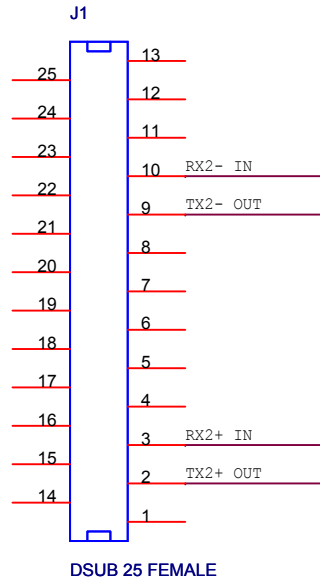

AR620X Radio

BECKER SD BLE Module

Normal Aircraft Wiring

12 V Version ONLY !!!

Title Becker AR620X BLE to RS422 Interface		
Size A4	Document Number 001	Rev A
Date: Thursday, December 19, 2024	Sheet 1	of 1