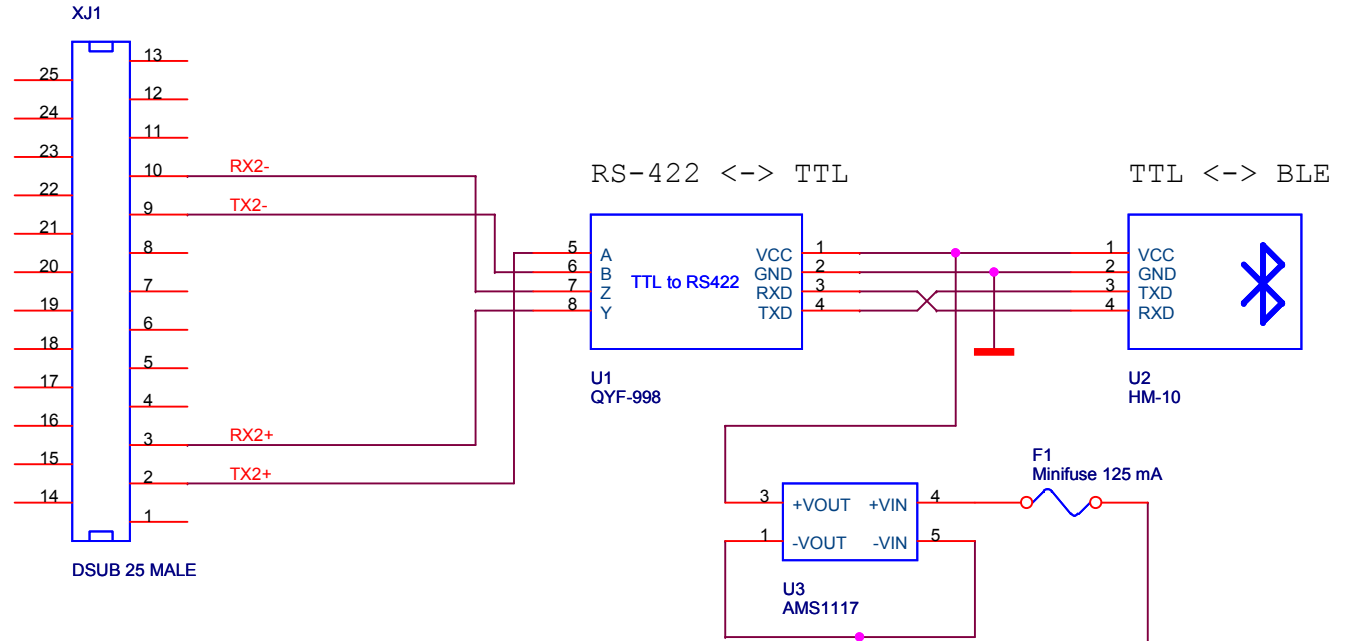

# AR620X Radio

# BECKER SD BLE Module

**Normal Aircraft Wiring**

**12 V Version ONLY !!!**

Title		
Becker AR620X BLE to RS422 Interface		
Size	Document Number	Rev
A4	001	A
Date:	Saturday, November 16, 2024	Sheet 1 of 1