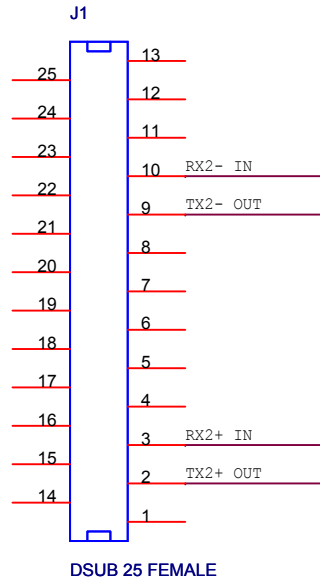

# BECKER SD BLE Module

**Normal Aircraft Wiring**

**12 V Version ONLY !!!**

Title		
Becker AR620X BLE to RS422 Interface		
Size	Document Number	Rev
A4	001	A
Date:	Saturday, November 16, 2024	Sheet 1 of 1