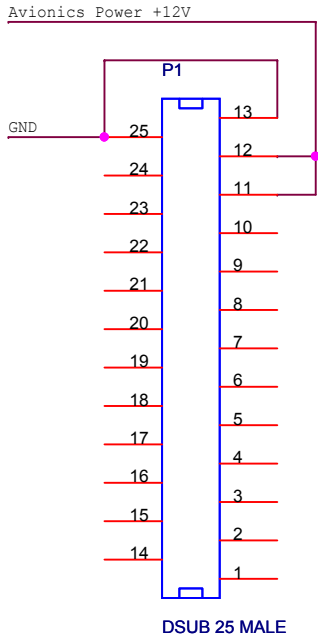

# BECKER SD BLE Module

**Normal Aircraft Wiring**

**12 V Version ONLY !!!**

Title		
Becker AR620X BLE to RS422 Interface		
Size	Document Number	Rev
A4	001	A
Date:	Saturday, November 16, 2024	Sheet 1 of 1