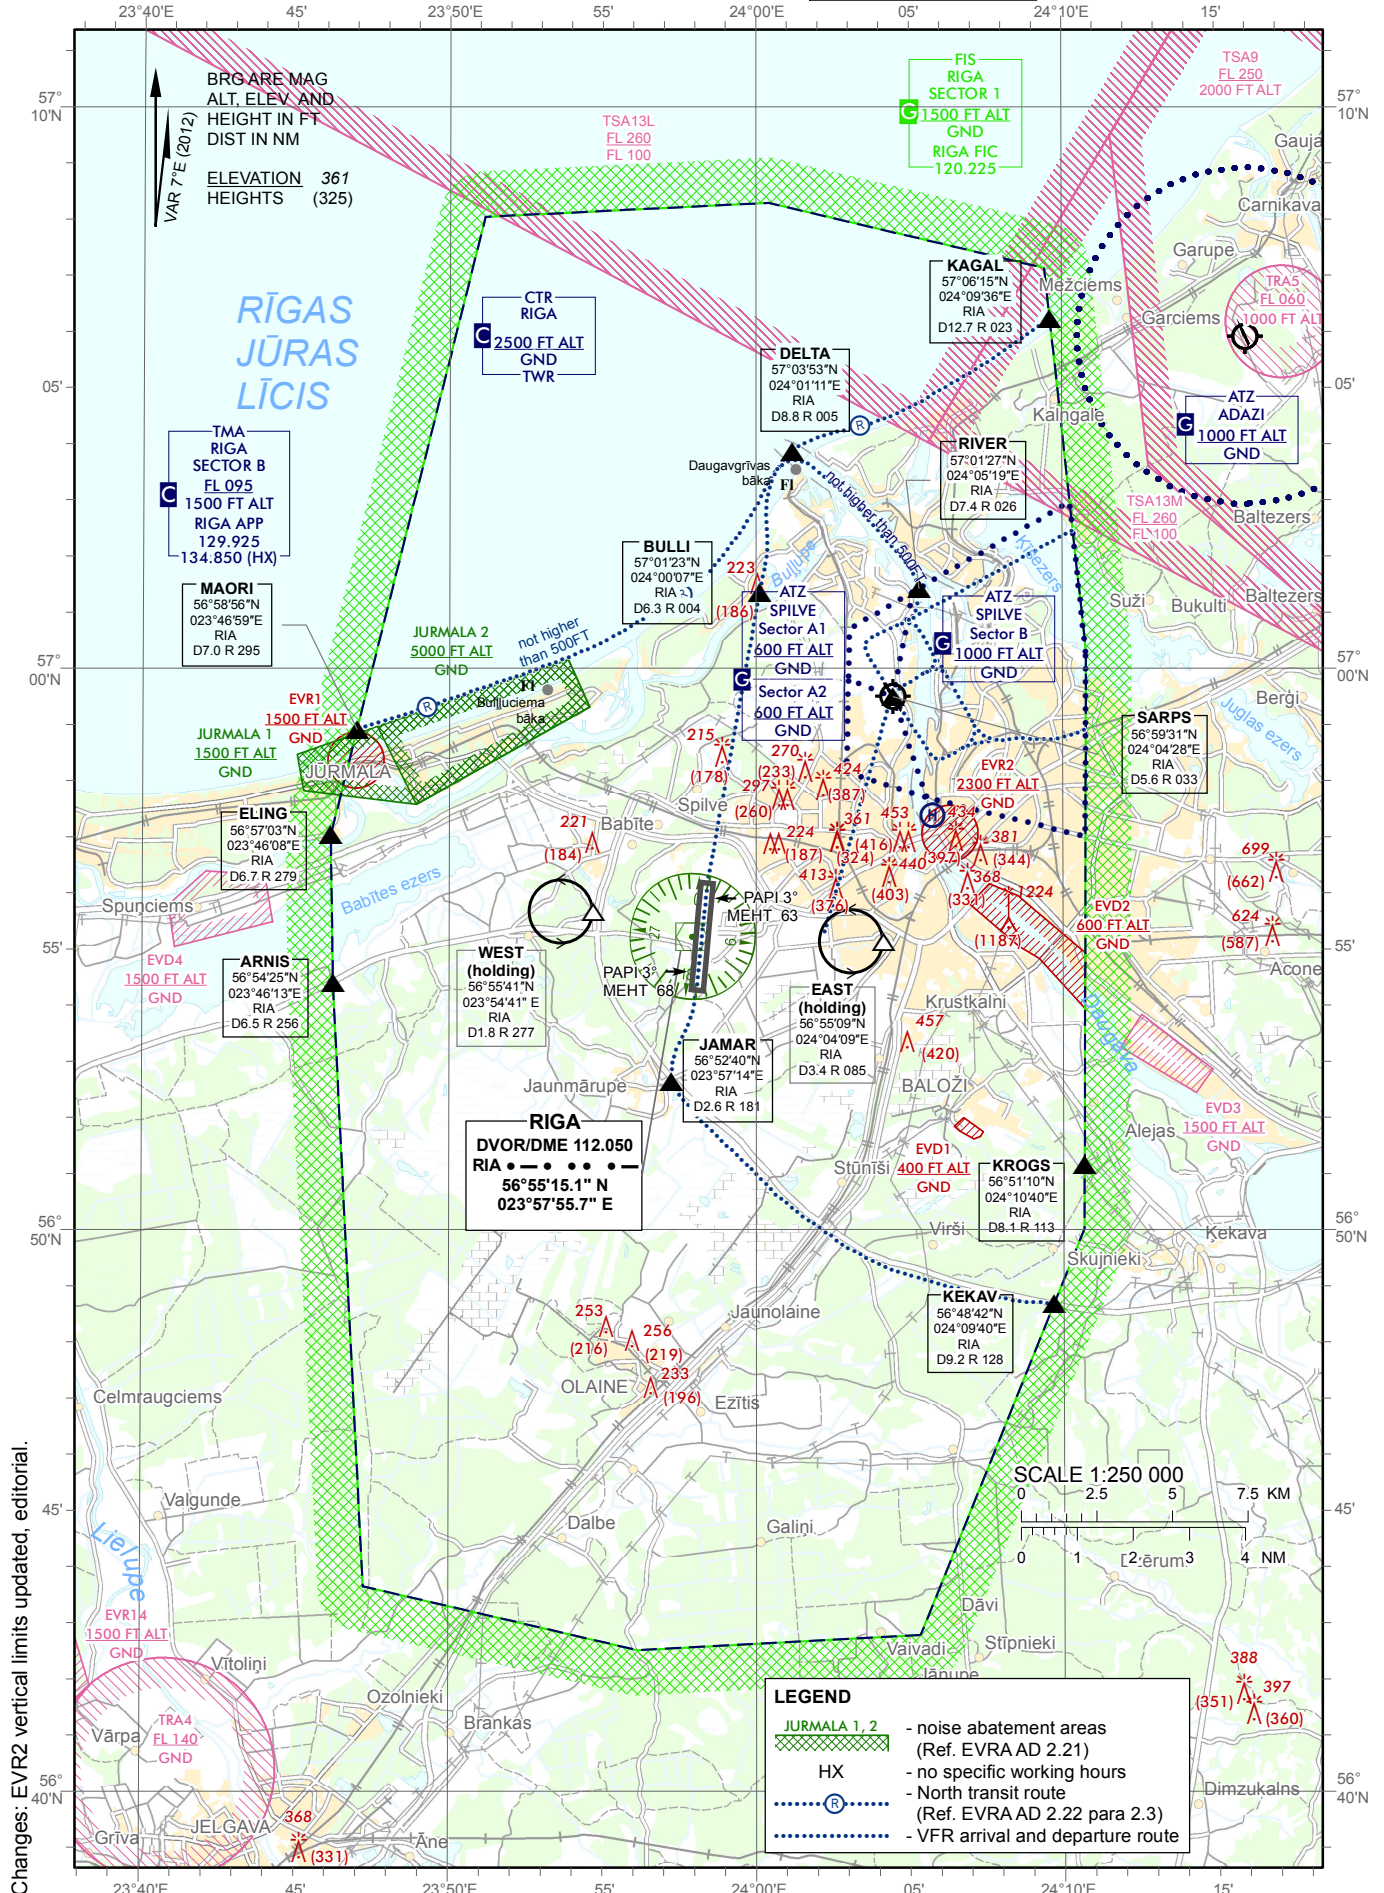

VISUAL  
APPROACH  
CHART - ICAO

AERODROME ELEV 37 ft  
HEIGHTS RELATED TO  
AD ELEV

APP	129.925
TWR	134.850(HX)
ATIS	120.180
FIC	120.225

RIGA

*INTENTIONALLY LEFT BLANK*